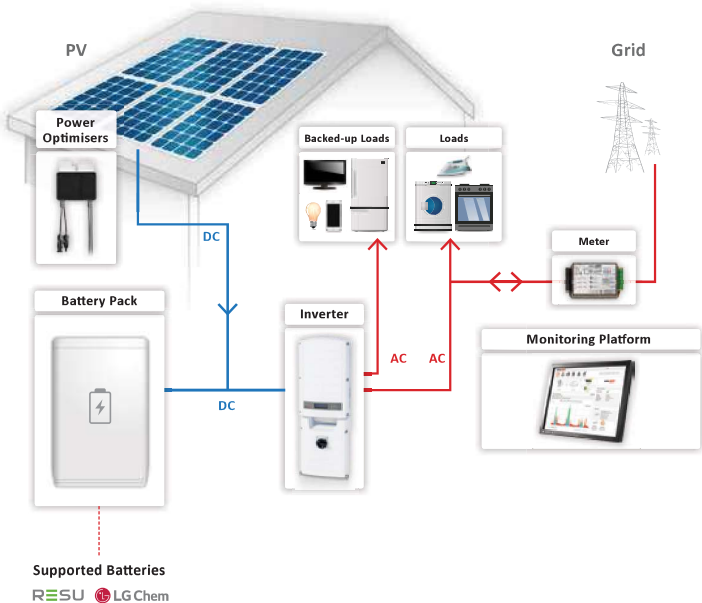

SolarEdge StorEdge Interface

(technical information is on the next page)